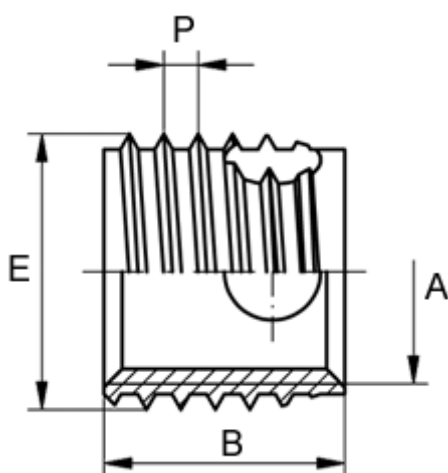

Article number: 12347000160800
Description: KLEE-coil 347 000 160.800
M 16 Brass

Measures

Female thread A	= M16
Length B	= 14
Male thread E	= 18.0
Min hole depth blind hole	= 17
Pre-drilled max	= 17.4
Pre-drilled min	= 17.1
Thread pitch P	= 2.00
Type	= 347 000 160 ...